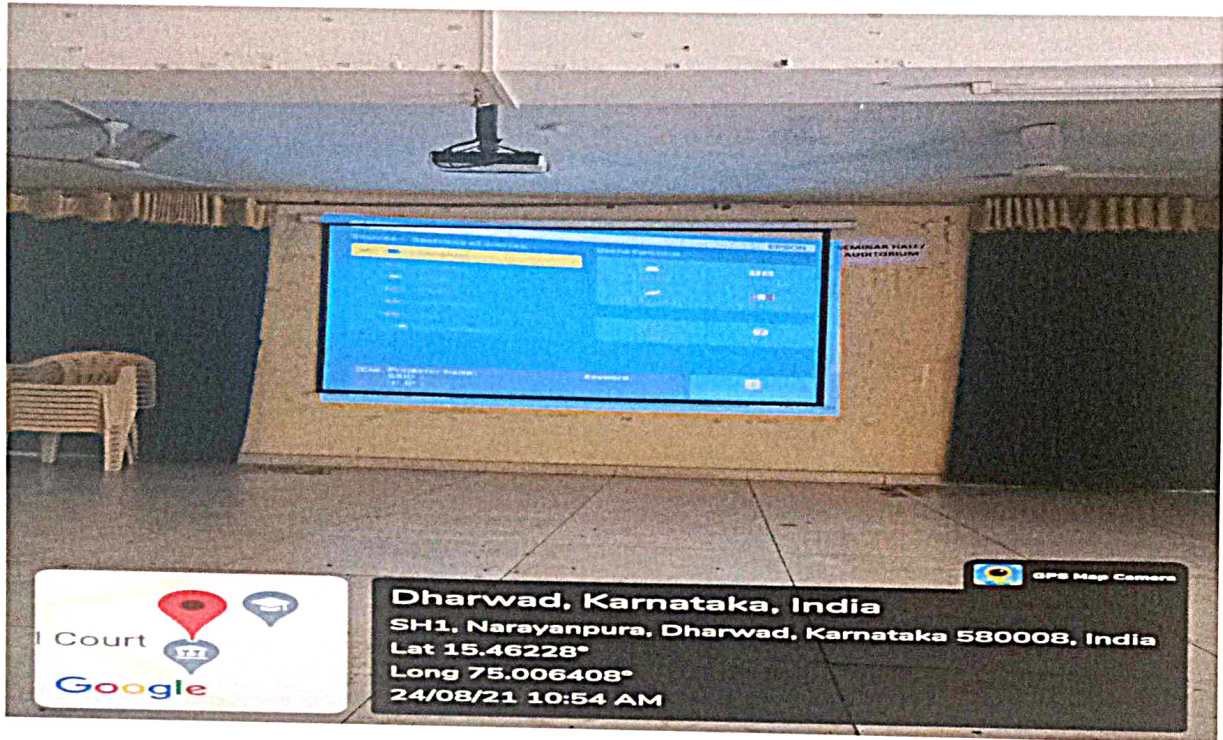

K.L.E.SOCIETY'S
SHRI MRITYUNJAYA COLLEGE OF ARTS & COMMERCE,DHARWAD

GEO TAGGED PHOTOGRAPHS OF ICT ENABLED CLASS ROOMS & SEMINAR HALLS

SEMINAR HALL / AUDITORIUM

IQAC CO-ORDINATOR
CO-ORDINATOR
IQAC
KLE'S,S.M.COLLEGE
Dharwad-8

PRINCIPAL
PRINCIPAL
K.L.E.'S, S.M. COLLEGE
DHARWAD