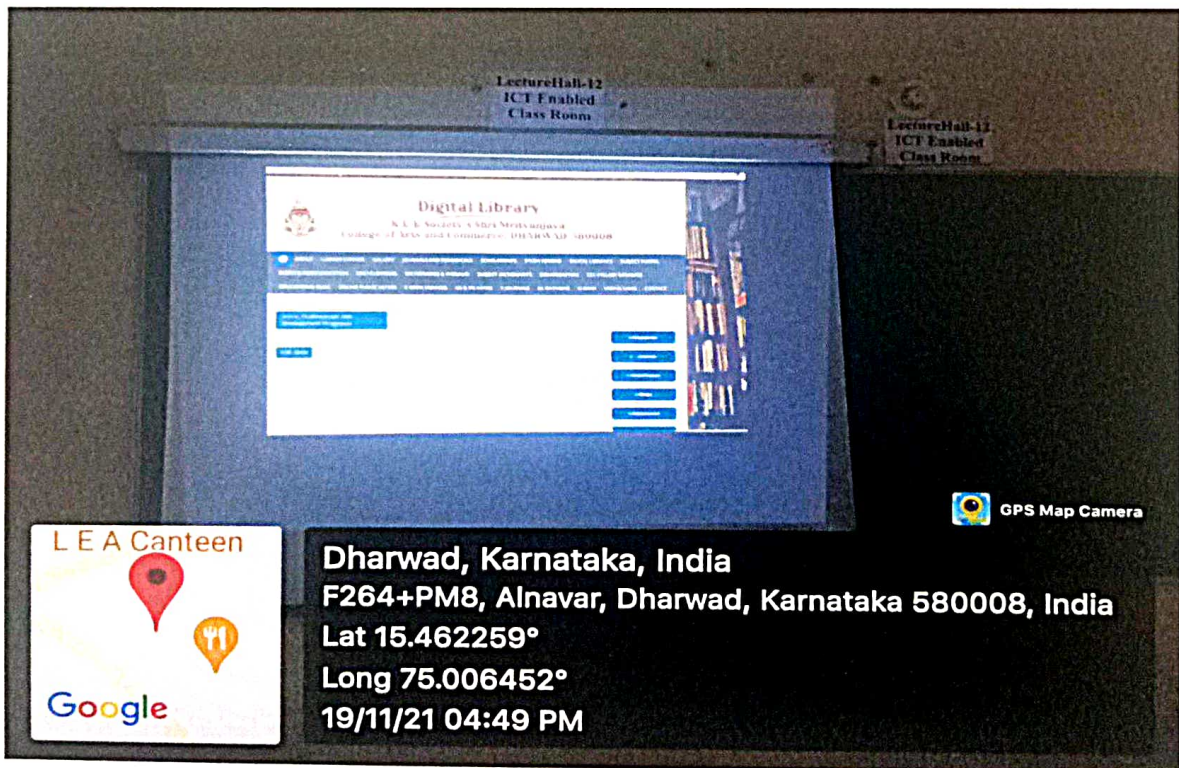

LECTURE HALL NO – 12 (ICT Enabled)

IQAC CO-ORDINATOR
CO-ORDINATOR
IQAC
KLE'S,S.M.COLLEGE
Dharwad-8

PRINCIPAL
PRINCIPAL
K.L.E.'S, S.M. COLLEGE
DHARWAD