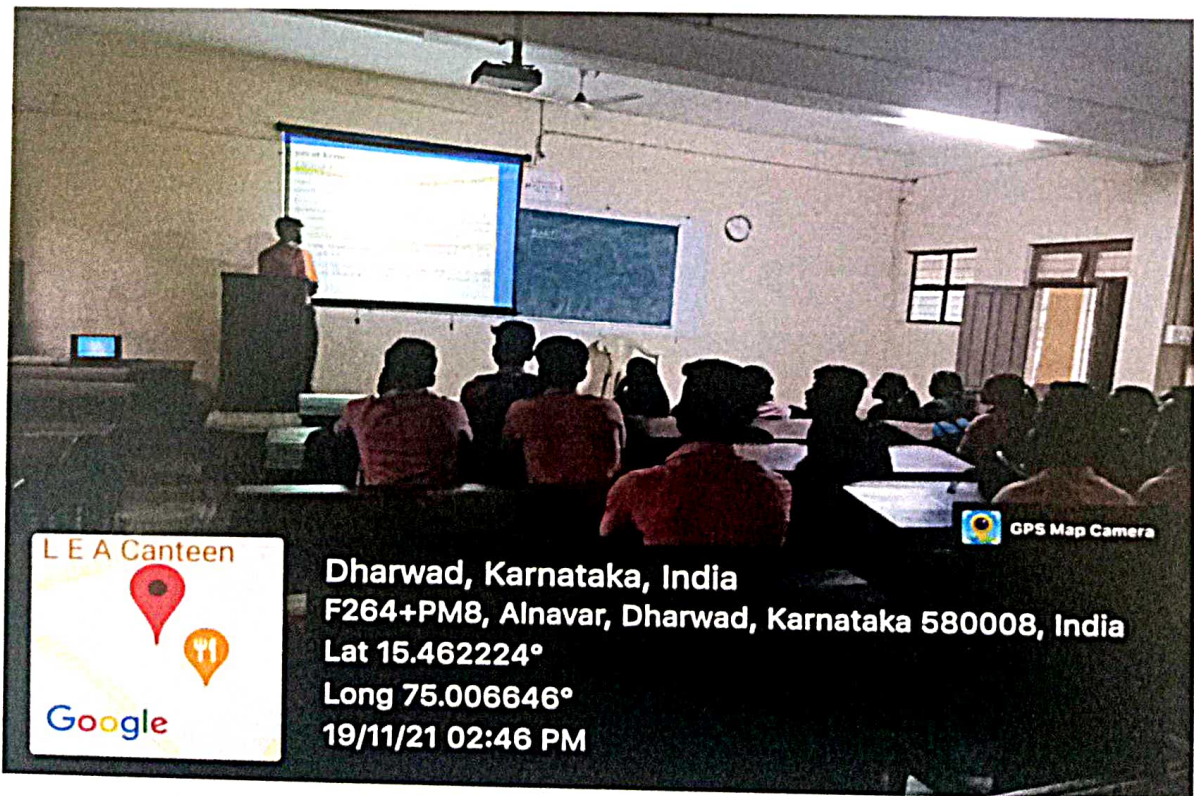

LECTURE HALL NO – 1 (ICT Enabled)

[Signature]
IQAC CO-ORDINATOR
CO-ORDINATOR
IQAC
KLE'S, S.M. COLLEGE
Dharwad

[Signature]
PRINCIPAL
PRINCIPAL
K.L.E.'S, S.M. COLLEGE
DHARWAD