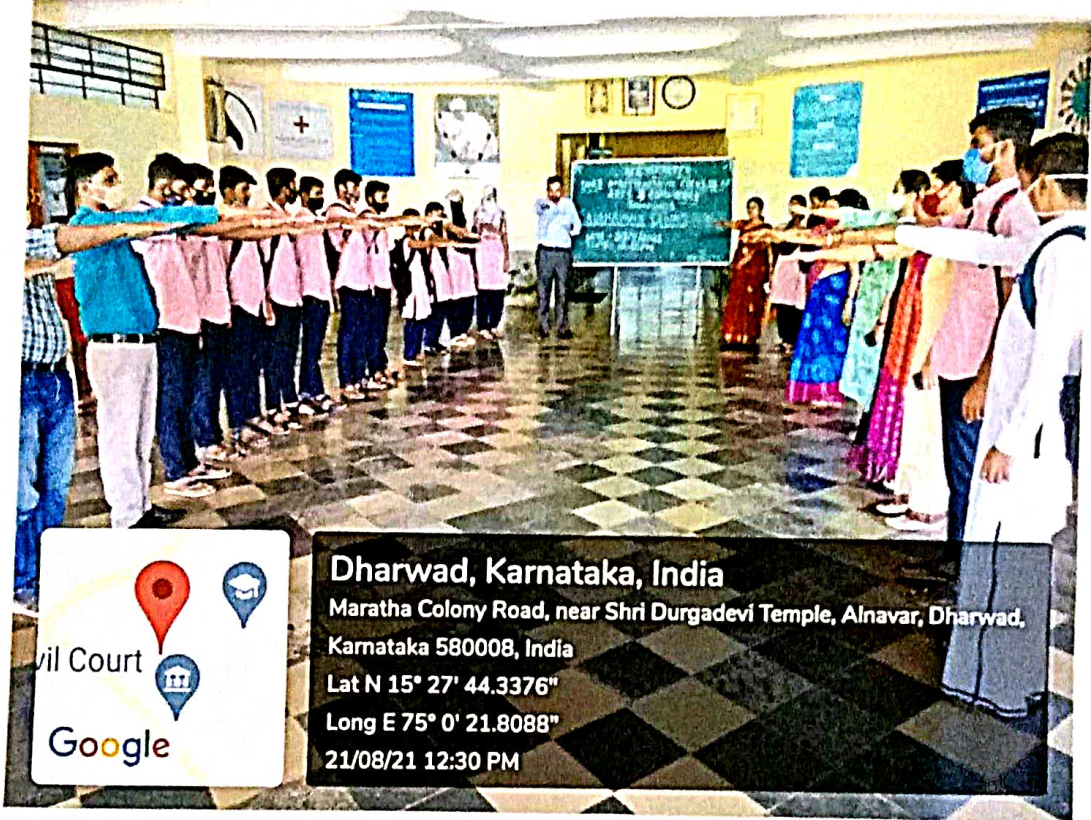

KLE Society's

Shri Mrityunjaya College of Arts & Commerce, Dharwad

7.1.9 Important Events relating to Constitutional Obligations,  
Values, Rights and Responsibilities of Citizens.

| S.No | Name of the Events                  |
|------|-------------------------------------|
| 1    | Constitution Day                    |
| 2    | Vivekanand Jayanti                  |
| 3    | Sadbhavana Dinacharane              |
| 4    | Lingaraj Jayanti                    |
| 5    | Foundation Day                      |
| 6    | Blood Donation Camp                 |
| 7    | House hold Survey                   |
| 8    | Video Clippings on Save Girl- Child |

Principal  
 Shree Mrityunjaya College of  
 Arts & Commerce, Dharwad-8.

students participation  
 "Constitution day Celebration"

Principal  
 Shree Mrityunjaya College of  
 Art & Commerce, Dharwad-8.

**K.L.E. Society's  
Shri Mrityunjaya College of Arts and Commerce, Dharwad**

*Celebration of Youth's Day on 12. Jan.*

  
**CO-ORDINATOR  
IQAC  
KLE'S, S.M. COLLEGE  
Dharwad-8**

  
**Principal  
Shree Mrityunjaya College of  
Art & Commerce, Dharwad-8.**

**K.L.E. Society's  
Shri Mrityunjaya College of Arts and Commerce, Dharwad**

**Dharwad, Karnataka, India**

Maratha Colony Road, near Shri Durgadevi Temple, Alnavar, Dharwad,  
Karnataka 580008, India

Lat N 15° 27' 44.3376"

Long E 75° 0' 21.8088"

21/08/21 12:30 PM

Oath taking on 'Sadbhavana Diwas'.