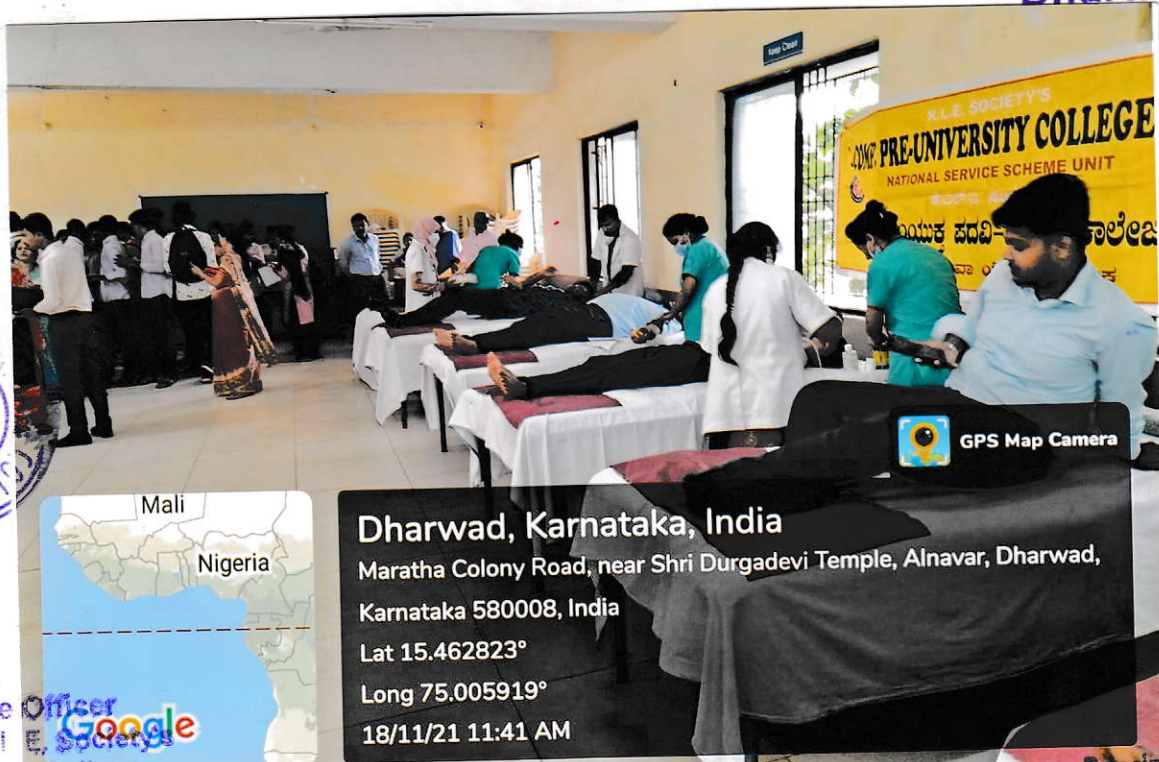

Dharwad, Karnataka, India
Maratha Colony Road, near Shri Durgadevi Temple, Alnavar, Dharwad,
Karnataka 580008, India
Lat 15.462823°
Long 75.005919°
18/11/21 11:47 AM

dp

**CO-ORDINATOR
IQAC
KLE'S, S.M. COLLEGE
Dharwad-8**

GPS Map Camera