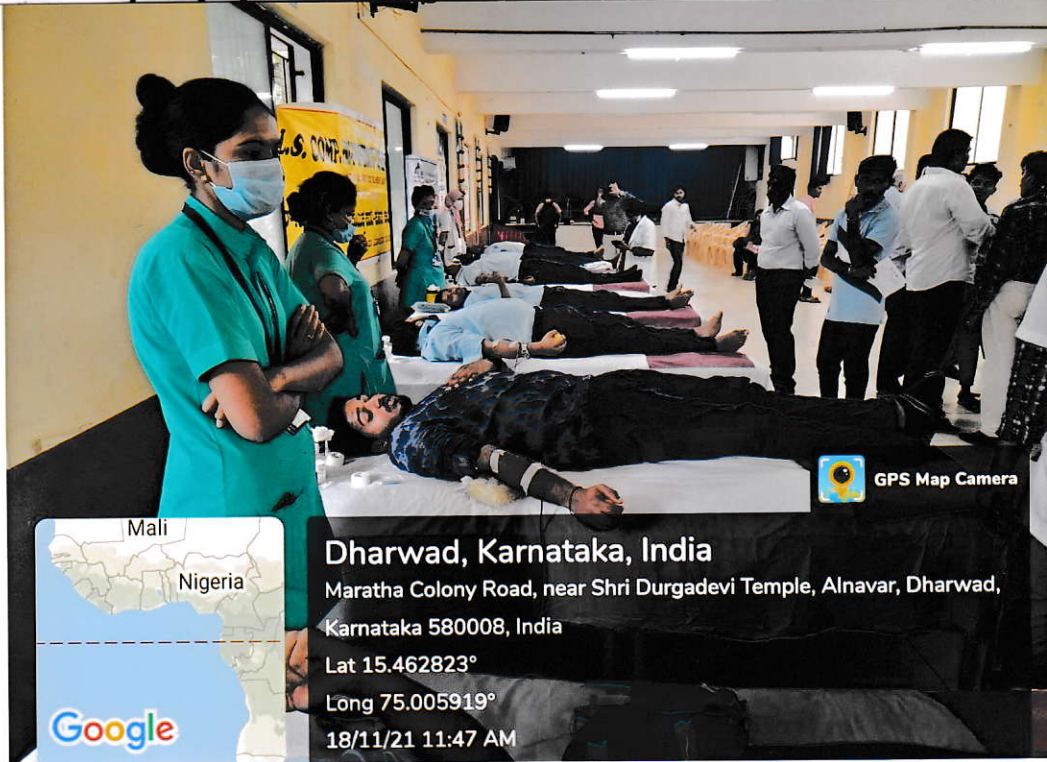

K.L.E. Society's Shri Mrityunjaya College of Arts and Commerce, Dharwad

GPS Map Camera