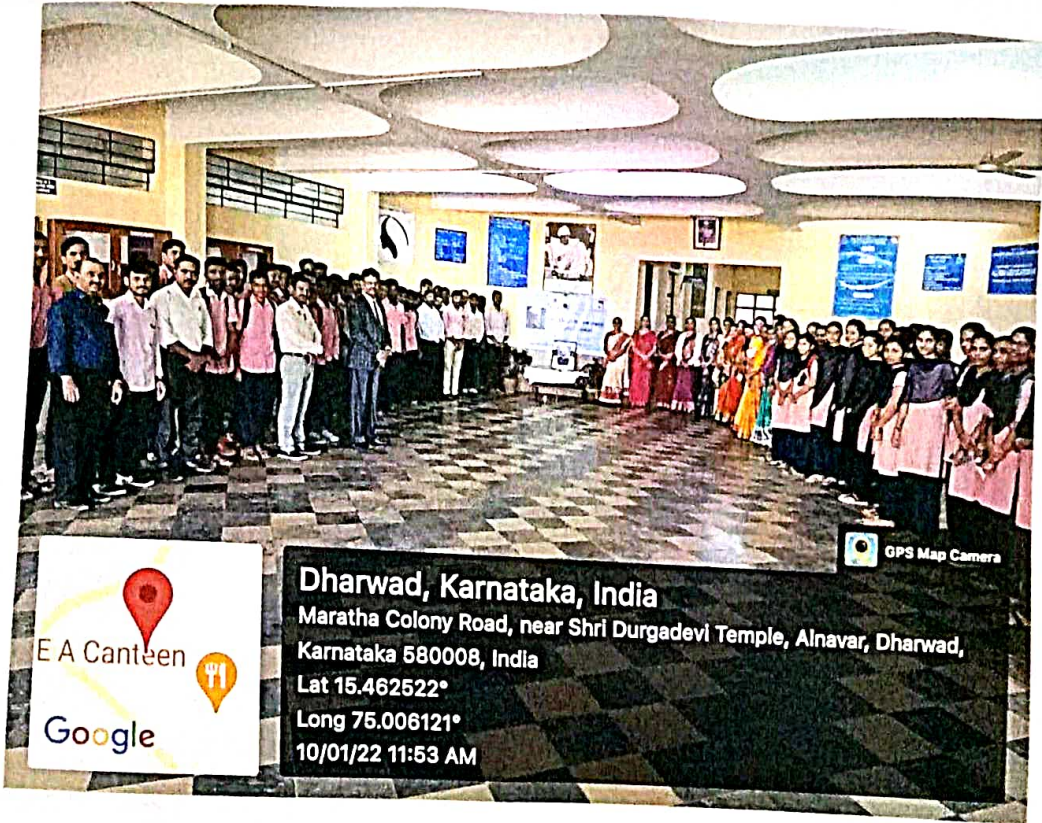

**K.L.E. Society's
Shri Mrityunjaya College of Arts and Commerce, Dharwad**

Celebration of Lingaraj Jayanti

[Signature]
IQAC
Co-Ordinator
S W College, Dharwad-8

[Signature]
Principal
Shree Mrityunjaya College of
Arts & Commerce, Dharwad-8