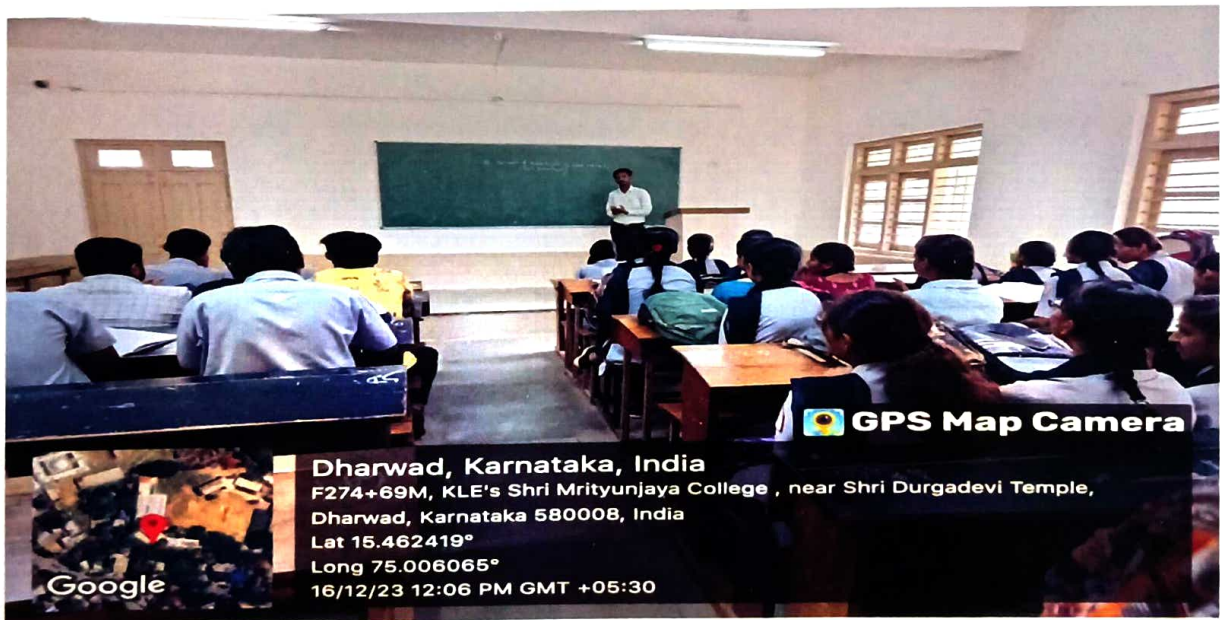

LECTURE HALL NO – 11

IQAC
IQAC CO-ORDINATOR
IQAC
Co-Ordinator
S.M.College, Dharwad-8