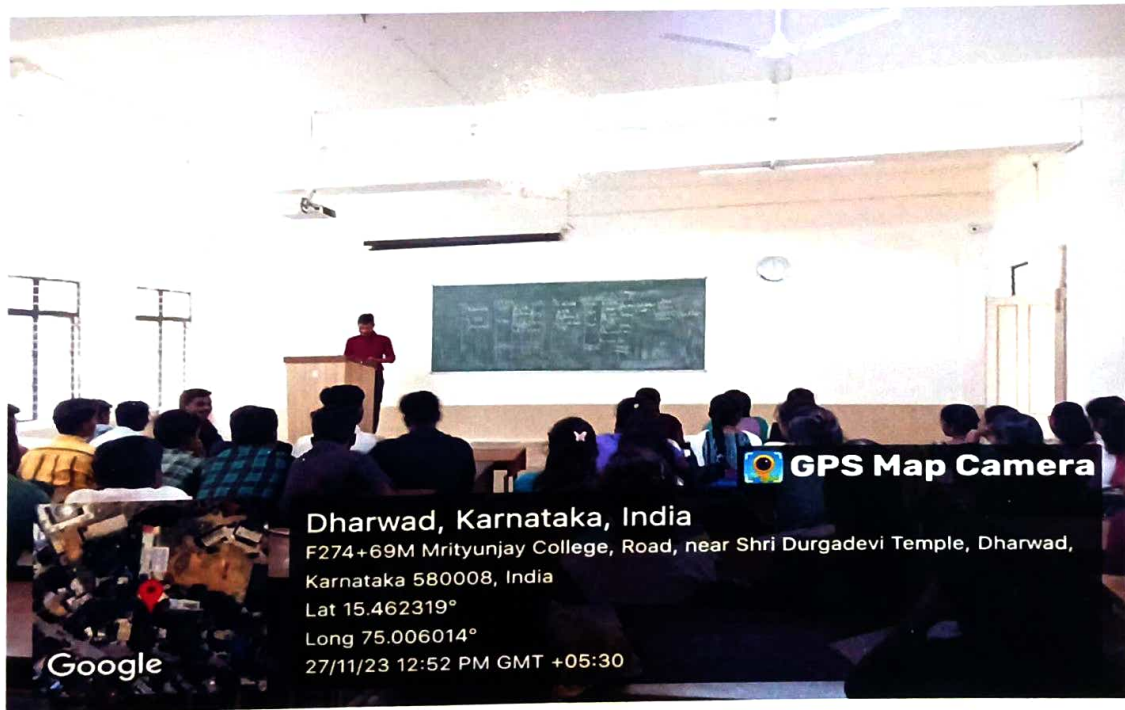

LECTURE HALL NO – 2 (ICT Enabled)

M.A.
IQAC CO-ORDINATOR
IQAC
Co-Ordinator
S.M.College, Dharwad-8