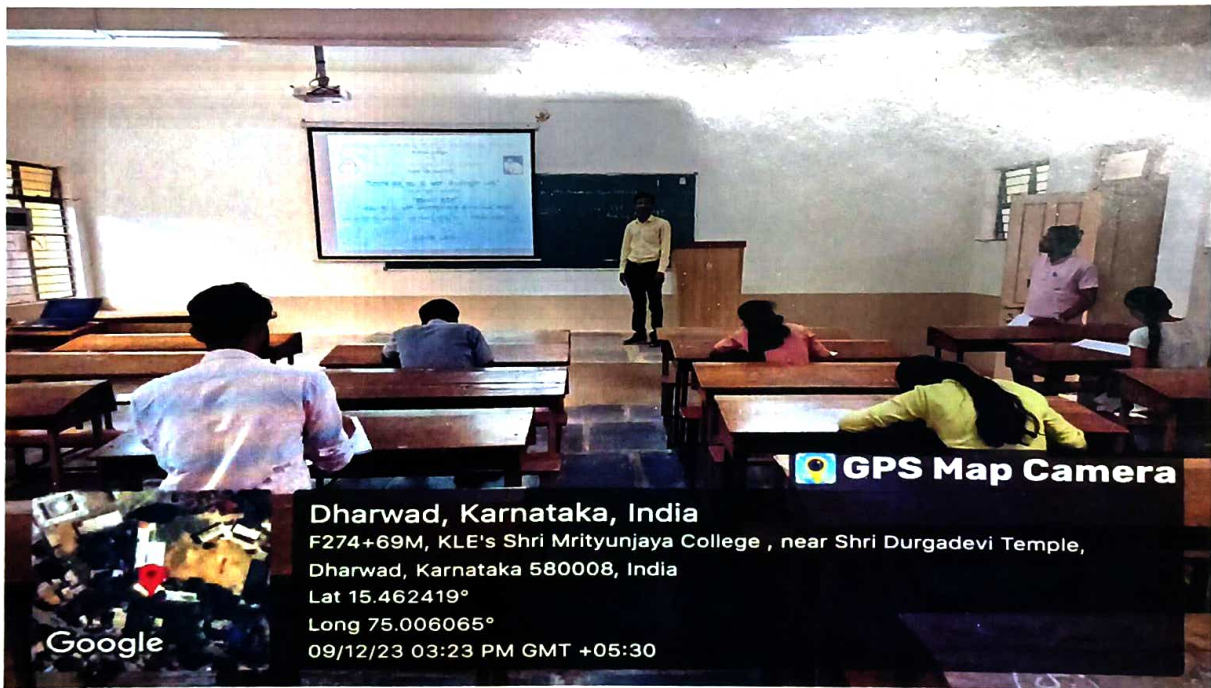

GEO TAGGED PHOTOS OF CLASS ROOMS & SEMINAR HALL
LECTURE HALL NO - 4 (ICT Enabled)

LECTURE HALL NO - 4 (ICT Enabled)

IQAC CO-ORDINATOR
IQAC
Co-Ordinator
S.M.College, Dharwad-8

PRINCIPAL
Principal
Shree Mrityunjaya College
Arts & Commerce, Dharwad-8.