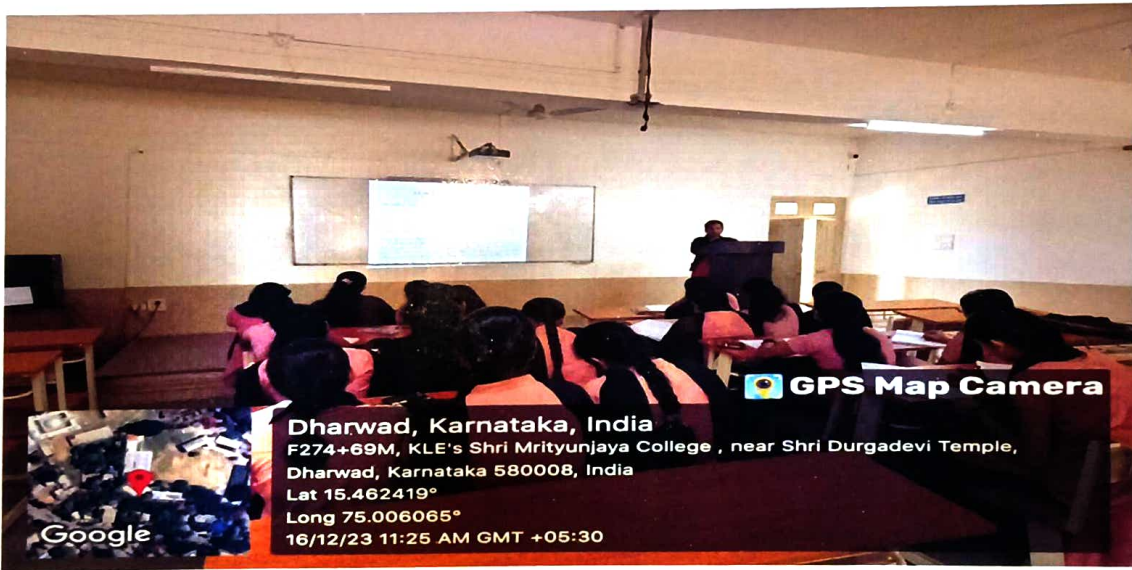

LECTURE HALL NO – 10 (ICT Enabled)

[Signature]
IQAC CO-ORDINATOR

IQAC
Co-Ordinator
S M College, Dharwad-8