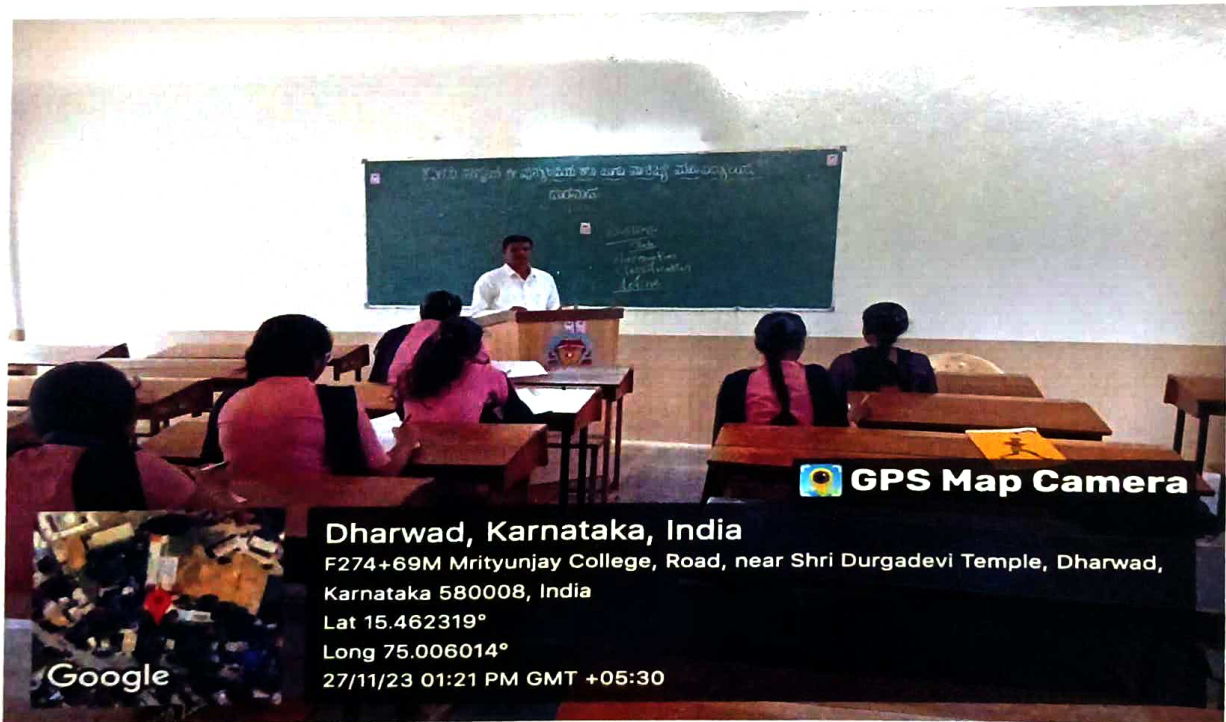

LECTURE HALL NO – 3

IQAC CO-ORDINATOR
IQAC
Co-Ordinator
S.M.College, Dharwad-8