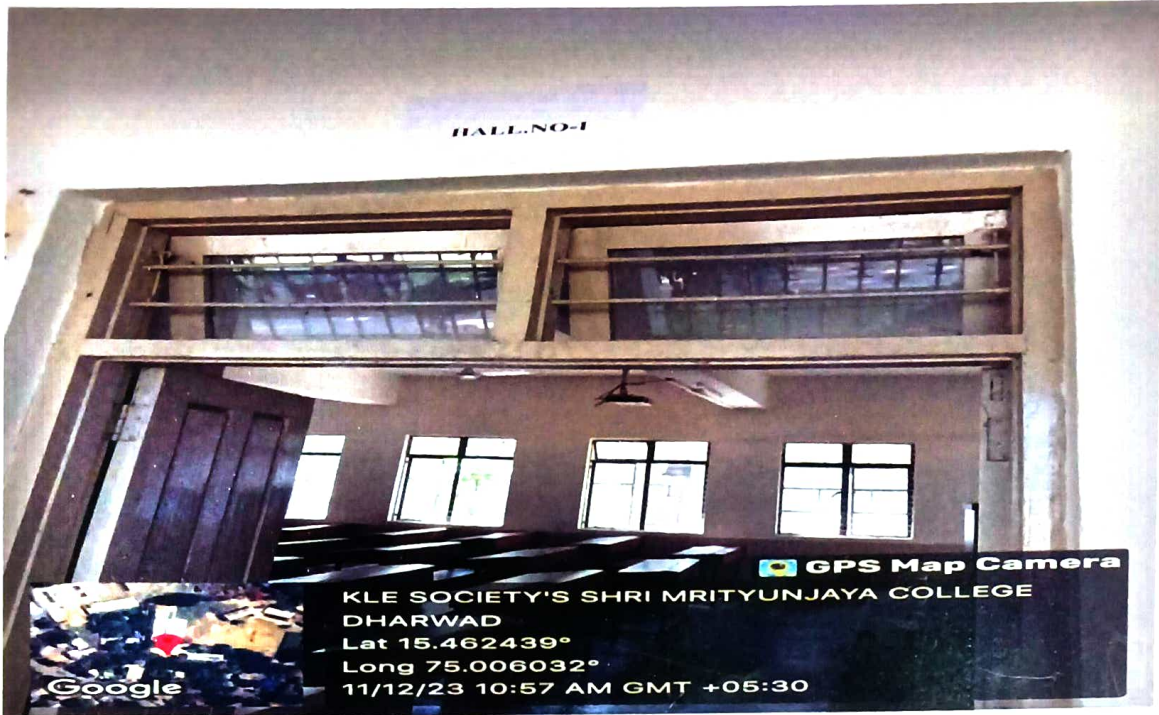

Sl. No.	Room Name & Number	Department	ICT Facilities
01	Lecture Hall No-1	ICT Enabled	LCD Projection with Screen & Wi-Fi Facilities
02	Lecture Hall No-2	ICT Enabled	LCD Projection with Screen & Wi-Fi Facilities
03	Lecture Hall No-3	-	-
04	Lecture Hall No-4	ICT Enabled	LCD Projection with Screen & Wi-Fi Facilities
05	Lecture Hall No-5	-	-
06	Lecture Hall No-6	-	-
07	Lecture Hall No-7	-	-
08	Lecture Hall No-8	-	-
09	Lecture Hall No-9	-	-
10	Lecture Hall No-10	ICT Enabled	LCD Projection with Screen & Wi-Fi Facilities
11	Lecture Hall No-11	-	-
12	Lecture Hall No-12	-	-
13	Lecture Hall No-13	ICT Enabled	LCD Projection with Screen & Wi-Fi Facilities
14	Lecture Hall No-14	ICT Enabled	LCD Projection with Screen & Wi-Fi Facilities
15	Seminar Hall/Auditorium	ICT Enabled	LCD Projection with Screen & Wi-Fi Facilities
16	Computer Lab 1	ICT Enabled	LCD Projection with Screen & Wi-Fi Facilities

IQAC Co-ORDINATOR
IQAC Co-ordinator
Shri Mrityunjaya College of
Arts & Commerce, Dharwad-08

PRINCIPAL
Principal
Shri Mrityunjaya College of
Arts & Commerce, Dharwad-08

K.L.E. SOCIETY'S
SHRI MRITYUNJAYA COLLEGE OF ARTS & COMMERCE, DHARWAD
GEO TAGGED PHOTOS OF CLASS ROOMS & SEMINAR HALL
LECTURE HALL NO – 1 (ICT Enabled)