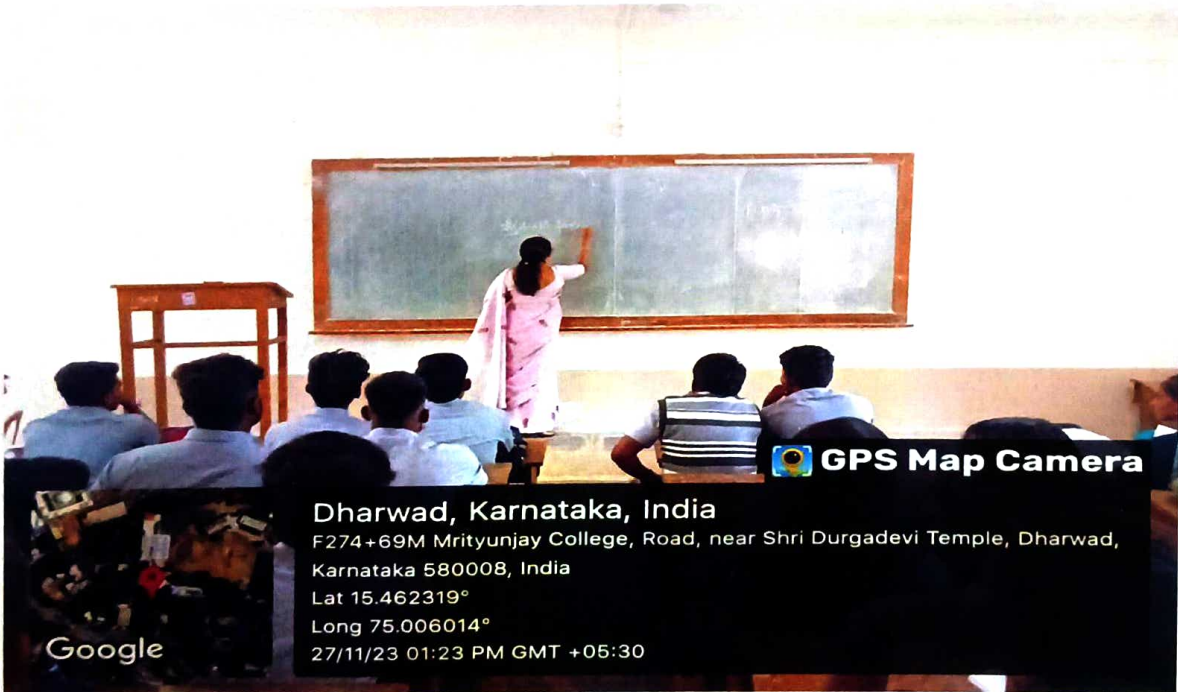

LECTURE HALL NO-6

Dharwad, Karnataka, India
F274+69M Mrityunjaya College, Road, near Shri Durgadevi Temple, Dharwad, Karnataka 580008, India
Lat 15.462319°
Long 75.006014°
27/11/23 01:23 PM GMT +05:30

GPS Map Camera

IQAC CO-ORDINATOR
IQAC
Co-Ordinator
S.M College, Dharwad-8